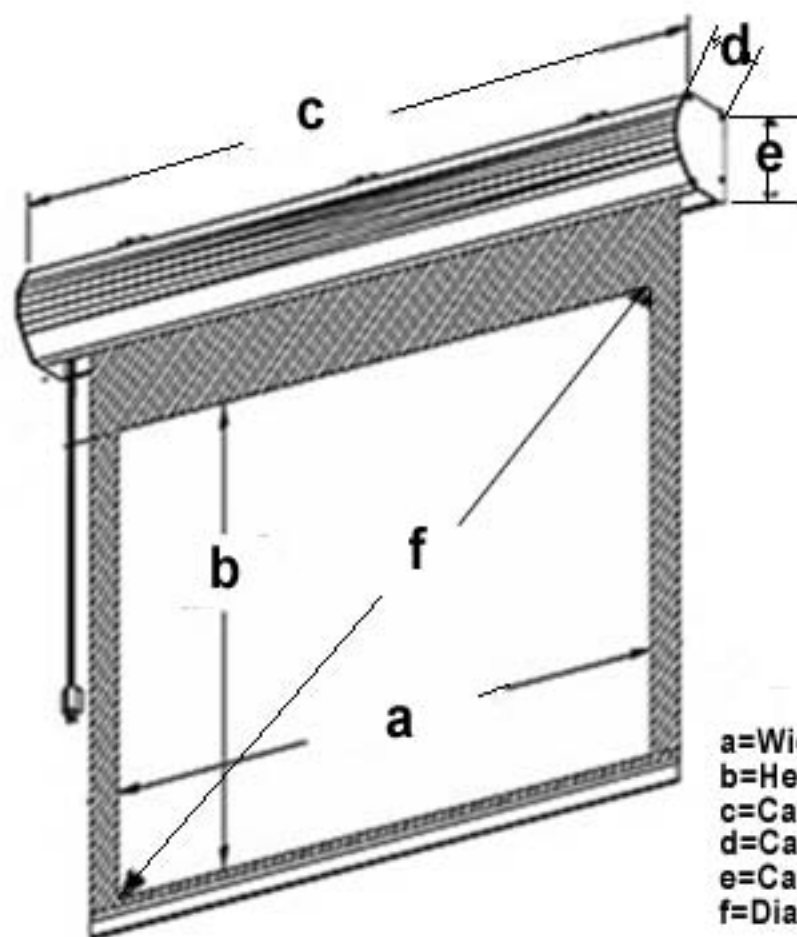

# Electric Projector Screens Specifications

**a=Width**  
**b=Height**  
**c=Case Length**  
**d=Case Width**  
**e=Case Height**  
**f=Diagonal Size**

Diagonal (f)	Width (a)	Height (b)	Case Length (c)	Case Width (d)	Case Height (e)	Case Weight
1.8m/72"	1440mm	1080mm	1800mm	95mm	95mm	8.9kg
2.0m/80"	1600mm	1200mm	1870mm	95mm	95mm	9.7kg
2.1m/84"	1700mm	1280mm	1960mm	95mm	95mm	10.6kg
2.2m/88"	1760mm	1320mm	2050mm	95mm	95mm	11kg
2.4m/96"	1940mm	1450mm	2150mm	95mm	95mm	11.5kg
2.5m/100"	2080mm	1500mm	2320mm	95mm	95mm	12.4kg
2.8m/112"	2250mm	1690mm	2500mm	95mm	95mm	13.5kg
3.0m/120"	2400mm	1800mm	2670mm	95mm	95mm	14.2kg
3.5m/135"	2800mm	2100mm	3070mm	95mm	95mm	15kg
3.8m/150"	3000mm	2200mm	3265mm	95mm	95mm	16.1kg