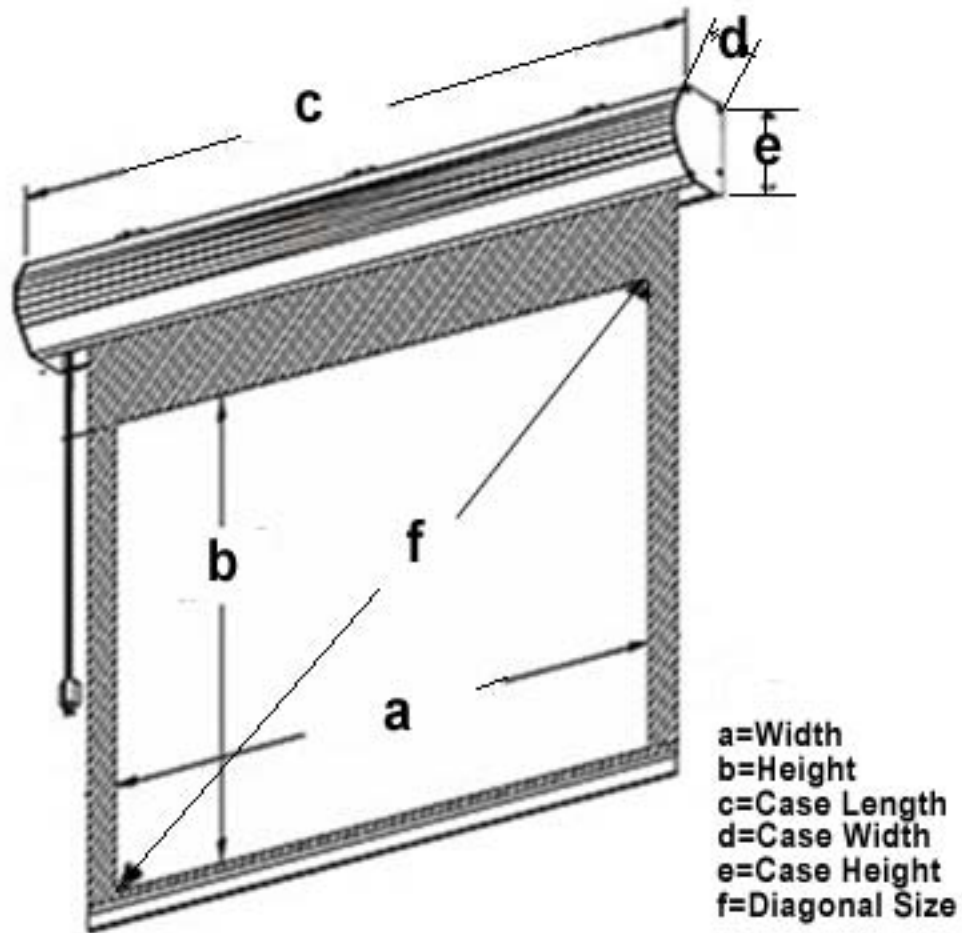

Manual Projector Screens Specifications

Diagonal (f)	Width (a)	Height (b)	Case Length (c)	Case Width (d)	Case Height (e)	Case Weight
1.8m/72"	1440mm	1080mm	1530mm	70mm	70mm	6.9kg
2.1m/84"	1700mm	1280mm	1830mm	70mm	70mm	8.5kg
2.5m/100"	2080mm	1500mm	2170mm	70mm	70mm	10.3kg
3.0m/120"	2400mm	1800mm	2530mm	70mm	70mm	12.4kg